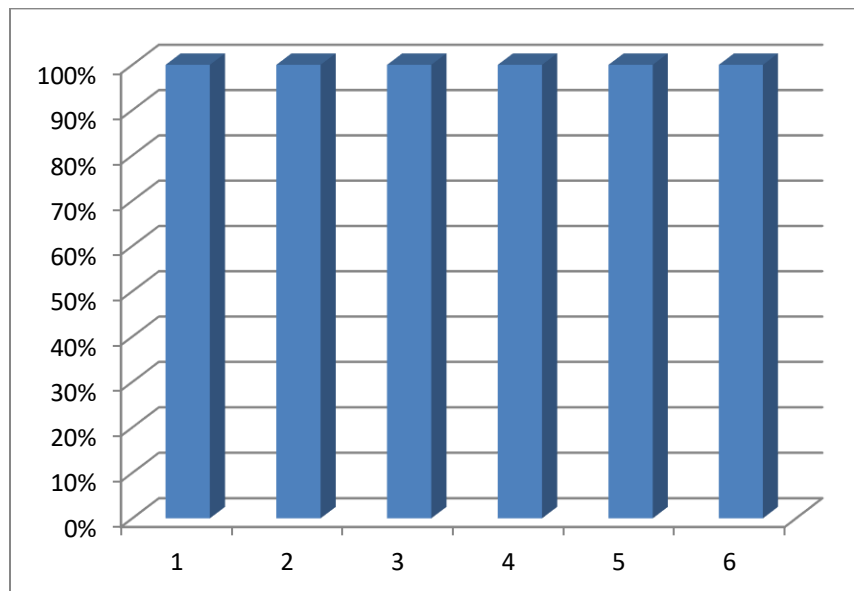

ECONOMICS RESULT ANALYSIS

TTWRDC (G)KOTHAGUDEM
B.A. (2018-19)
ECONOMICS RESULT ANALYSIS

GROUP:- (HEP)

Sem	Total	App	Pass	%
I	37	37	37	100%
II	37	37	37	100%
III	37	37	37	100%
IV	37	37	37	100%
V	37	37	37	100%
VI	37	36	36	100%