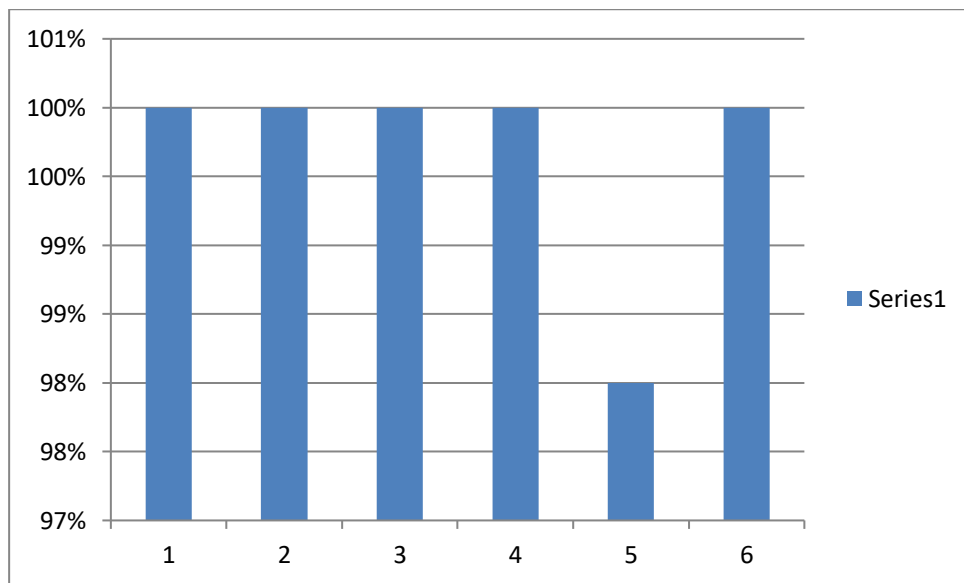

TTWRDC (G)KOTHAGUDEM
B.A. (2019-20)
Political Science Result Analysis

GROUP:- (HEP)

Sem	Total	App	Pass	%
I	33	33	33	100%
II	33	31	31	100%
III	28	28	28	100%
IV	28	27	27	100%
V	28	27	26	98%
VI	28	27	27	100%